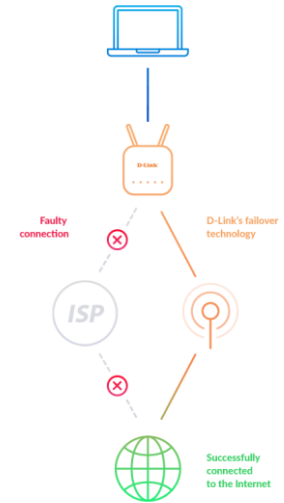

4G/5G Router Router und die Einsatzgebiete

- **Unterwegs / im Freien Hotspot einrichten**
- **Ausfallsicherheit**
- **Entlastung des Heimnetzwerks**
- **Alternative Internetmöglichkeit**