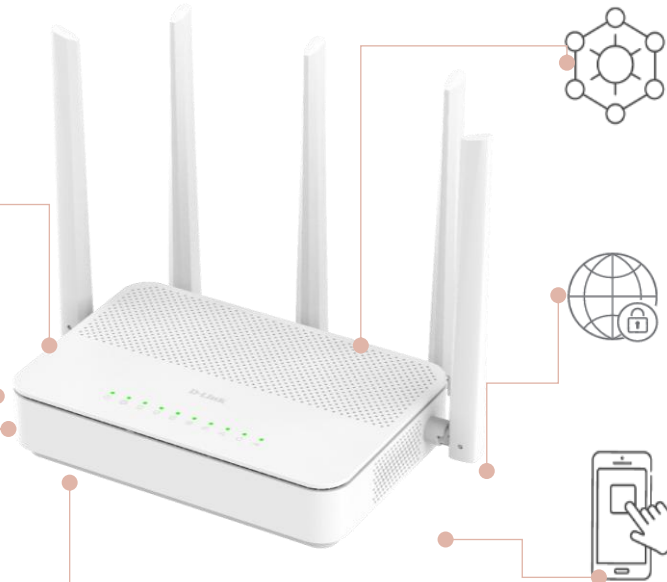

Wi-Fi 7 provides faster speeds and smoother connections for streaming, gaming, and large file transfers

With MLO, enjoy faster response, higher speeds, and more stable performance

Enhance the flexibility of signal receiving with the external five adjustable antennas

Fast and more stable transmission speeds with a 2.5 Gbps WAN port