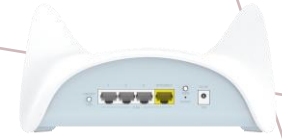

A dedicated IoT network to ensure stable connectivity for IoT devices.

Easy, comprehensive management via the AQUILA PRO AI app

Ensure a safe network connection

M95 BENEFITS

Made in Taiwan, guaranteed high quality and security